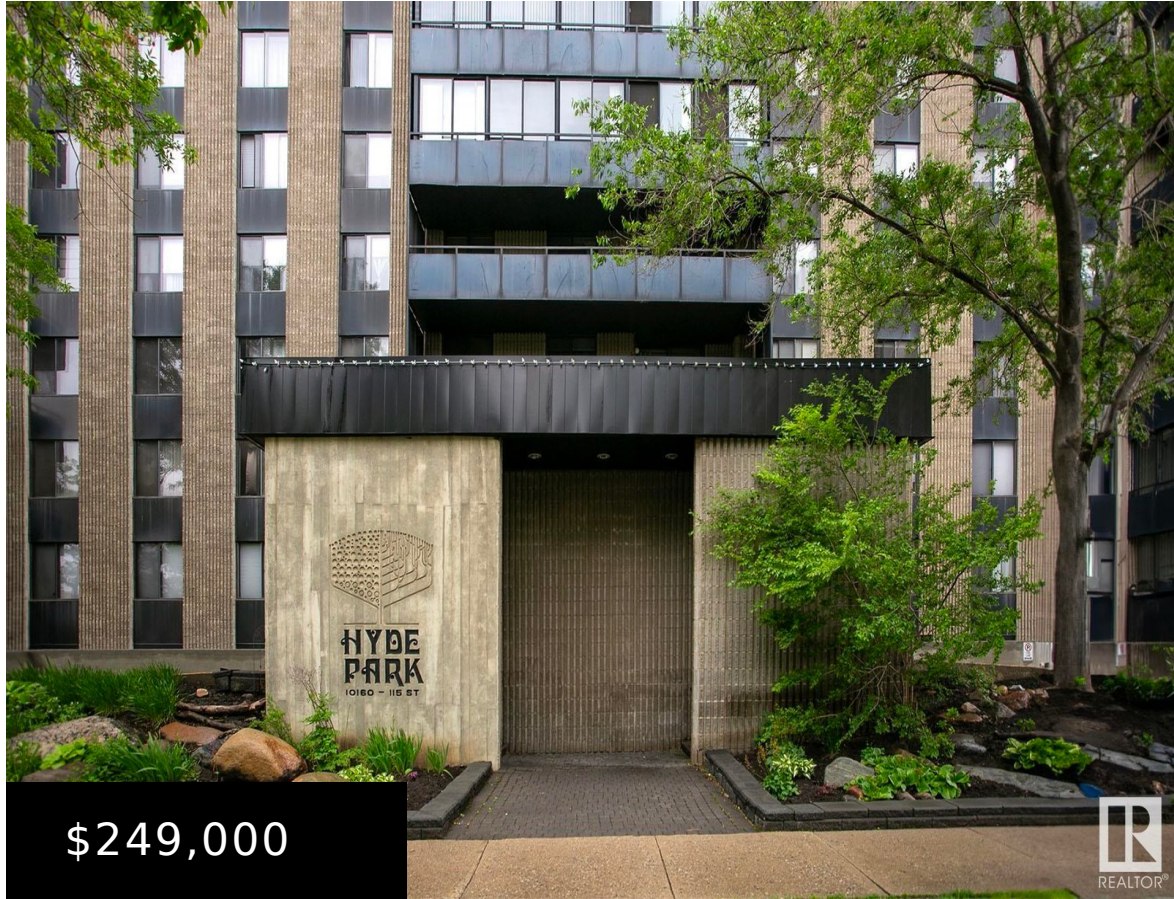

#1204 10160 115 ST NW EDMONTON AB T5K 1T6
E4392335

<https://bestrealestateedmonton.ca>

#1204 10160 115
ST NW, Edmonton,
AB, T5K 1T6

\$249,000

Welcome to urban living at its finest in this meticulously clean, spacious 2-bedroom, 2-bathroom condo located in a premier highrise in the heart of downtown Edmonton. Boasting a breathtaking view of the city skyline, this larger suite offers the perfect blend of luxury and convenience. Step inside. Discover a bright, airy open-concept living space, perfect [...]

Floors: 1 floor

Land Size: 32.19 m²

BathroomsFull: 2

Building Details

Architectural Style: Single Level Apartment

StoriesTotal: 17

Parking Features: Underground

Exterior Features: Flat Site, Playground Nearby, Public Swimming Pool, Public Transportation, Schools, Shopping Nearby