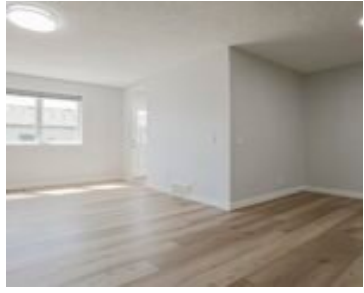

**802 MCLEOD AV SPRUCE GROVE AB T7X 0M7  
E4394968**

<https://bestrealestateedmonton.ca>

802 MCLEOD AV,  
Spruce Grove, AB,  
T7X 0M7

4 BEDROOMS + DEN + 4 BATHS + NO CONDO FEES! This 2-storey home in Lakeview offers over 2000sqft of living space, including the fully finished basement. The main floor boasts a den/flex room, NEW vinyl plank flooring, a large open concept kitchen with BRAND NEW appliances, modern white granite countertops and large pantry. Continue [...]